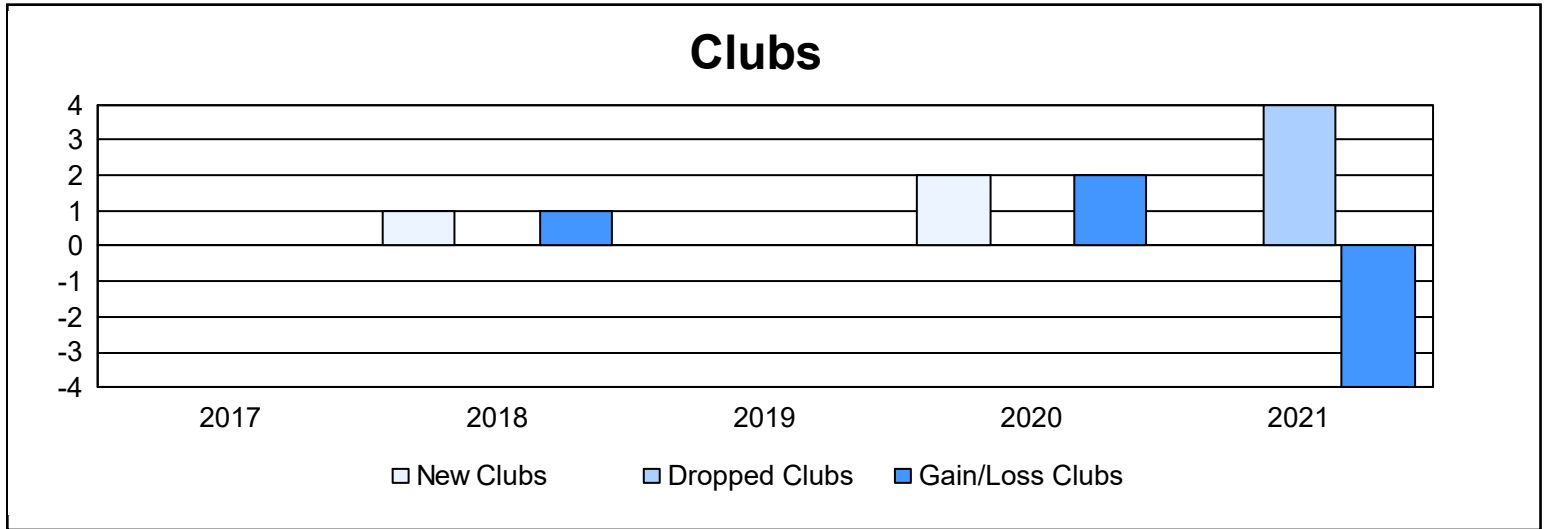

Year	New Clubs	Dropped Clubs	Gain/ Loss Clubs	New Members	Charter Members	Reinstate Members	Transfer Members	Total Member Added	Total Members Dropped	Gain/ Loss Members
2016-2017	0	0	0	208	0	6	0	214	187	27
2017-2018	1	0	1	149	25	9	7	190	266	-76
2018-2019	0	0	0	111	0	7	3	121	202	-81
2019-2020	2	0	2	61	44	6	18	129	180	-51
2020-2021	0	4	-4	94	0	3	3	100	191	-91
Average	1	1	0	125	14	6	6	151	205	-54

Membership Composition June 2021 Cumulative

Gender Composition June 2021 Cumulative