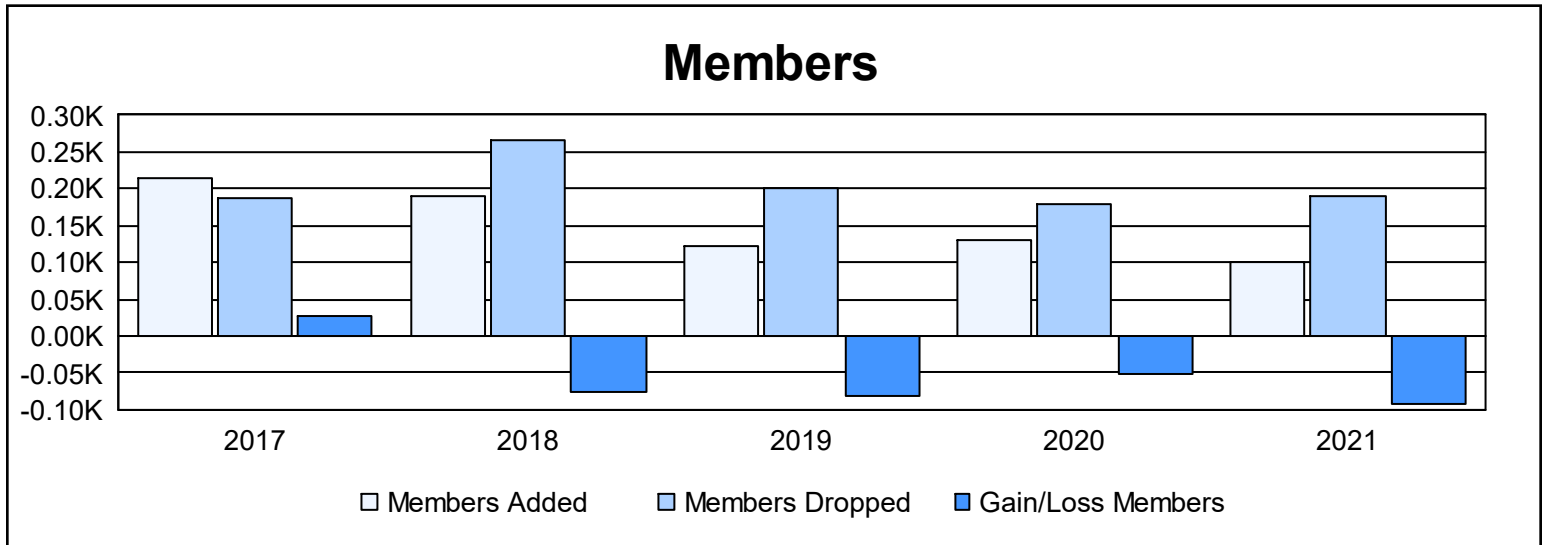

Year	New Clubs	Dropped Clubs	Gain/ Loss Clubs	New Members	Charter Members	Reinstate Members	Transfer Members	Total Member Added	Total Members Dropped	Gain/ Loss Members
2016-2017	0	0	0	208	0	6	0	214	187	27
2017-2018	1	0	1	149	25	9	7	190	266	-76
2018-2019	0	0	0	111	0	7	3	121	202	-81
2019-2020	2	0	2	61	44	6	18	129	180	-51
2020-2021	0	4	-4	94	0	3	3	100	191	-91
Average	1	1	0	125	14	6	6	151	205	-54

Membership Composition June 2021 Cumulative

Gender Composition June 2021 Cumulative